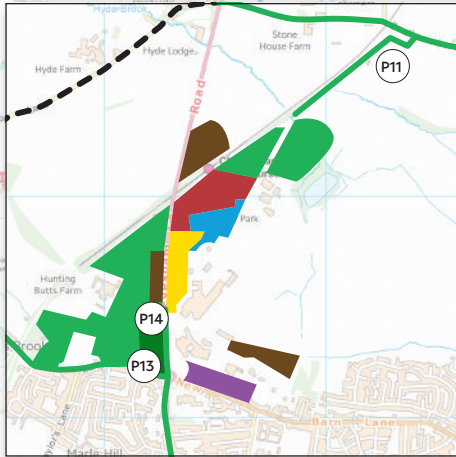

PREFERRED ROUTES FOR GREEN LABELS AND PUBLIC PARKING

FOLLOW PUBLIC PARKING SIGNS OR GREEN TRIANGLE

KEY

- PREFERRED ROUTE
- ROUTE FOR NOVEMBER MEETING & FESTIVAL ONLY
- ALT. ROUTE WHEN RAIL CROSSING IN USE
- GATE NUMBERS

FROM M5 J9
VIA TEWKESBURY

FROM B4632
WINCHCOMBE

FROM A40 GLOUCESTER
& M5 J10 & J11

FROM A40 OXFORD & A417
SWINDON/CIRENCESTER

CHELTENHAM