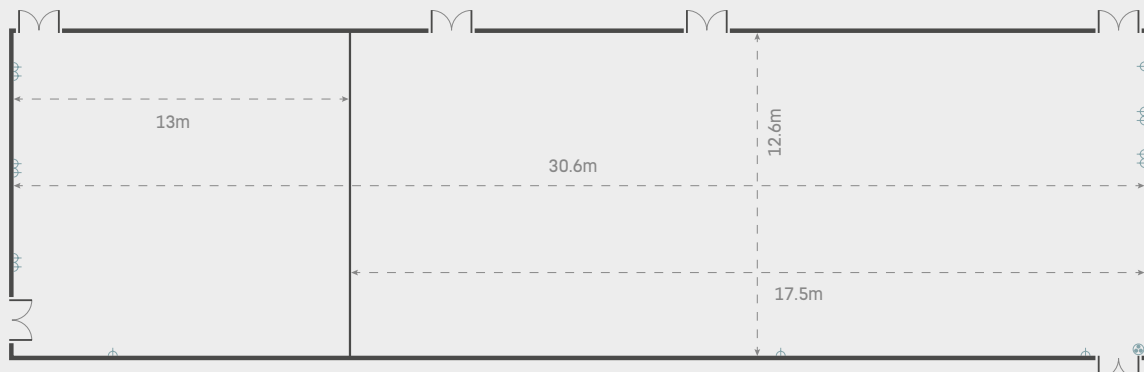

MAIN GRANDSTAND PATTERSON SUITE

Our largest room, the Patterson Suite, is situated on the first floor and has capacity for up to 600 delegates. It can be split for more intimate occasions and features a spacious bar area and stunning views of the course.

DINNER

280

DINNER DANCE

220

U SHAPE

-

RECEPTION

600

FLOOR PLAN

13A SOCKET -- USEABLE SPACE DIMENSIONS

CONTACT US ON: 01228 554700 | CARLISLEEVENETS@THEJOCKEYCLUB.CO.UK